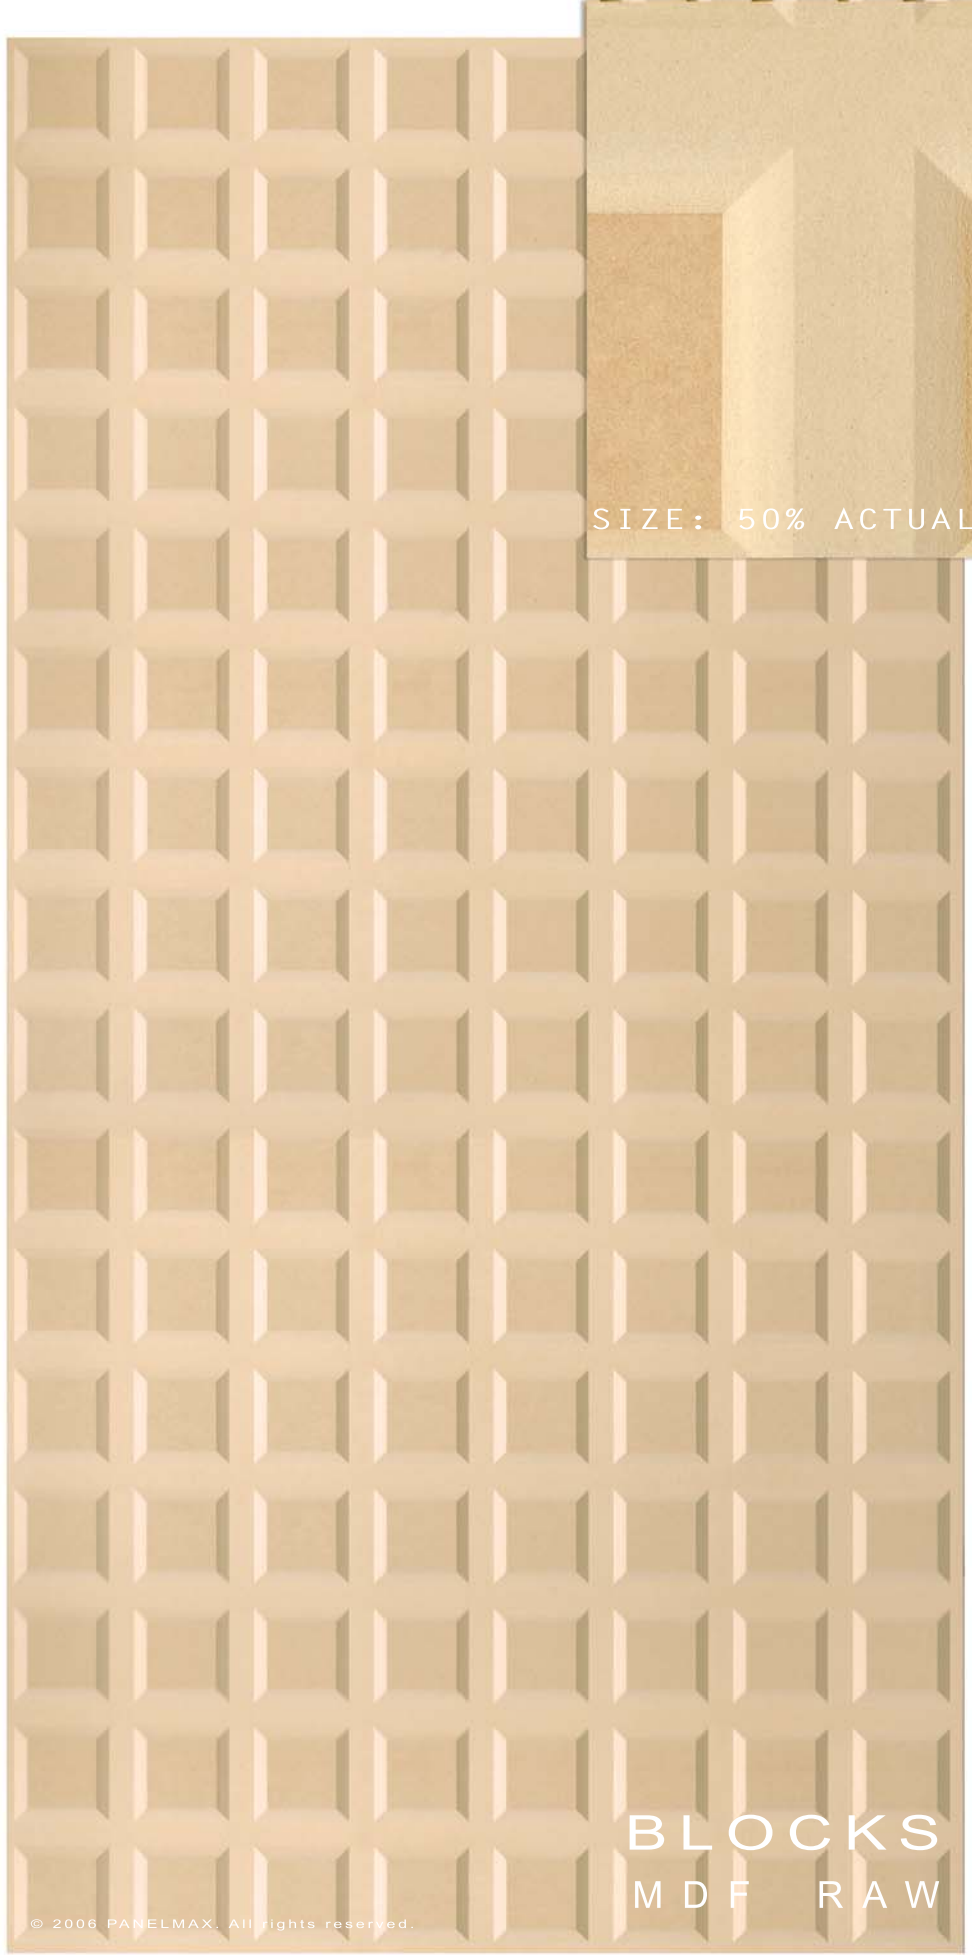

# panelmax

... providing "added value" with sculptured panels.

96" (+-)

SIZE: 50% ACTUAL (+-)

BLOCKS  
MDF RAW

© 2006 PANELMAX. All rights reserved.

48" (+-)

REQUIRES A PANEL LAYOUT DRAWING PRIOR TO ORDERING.