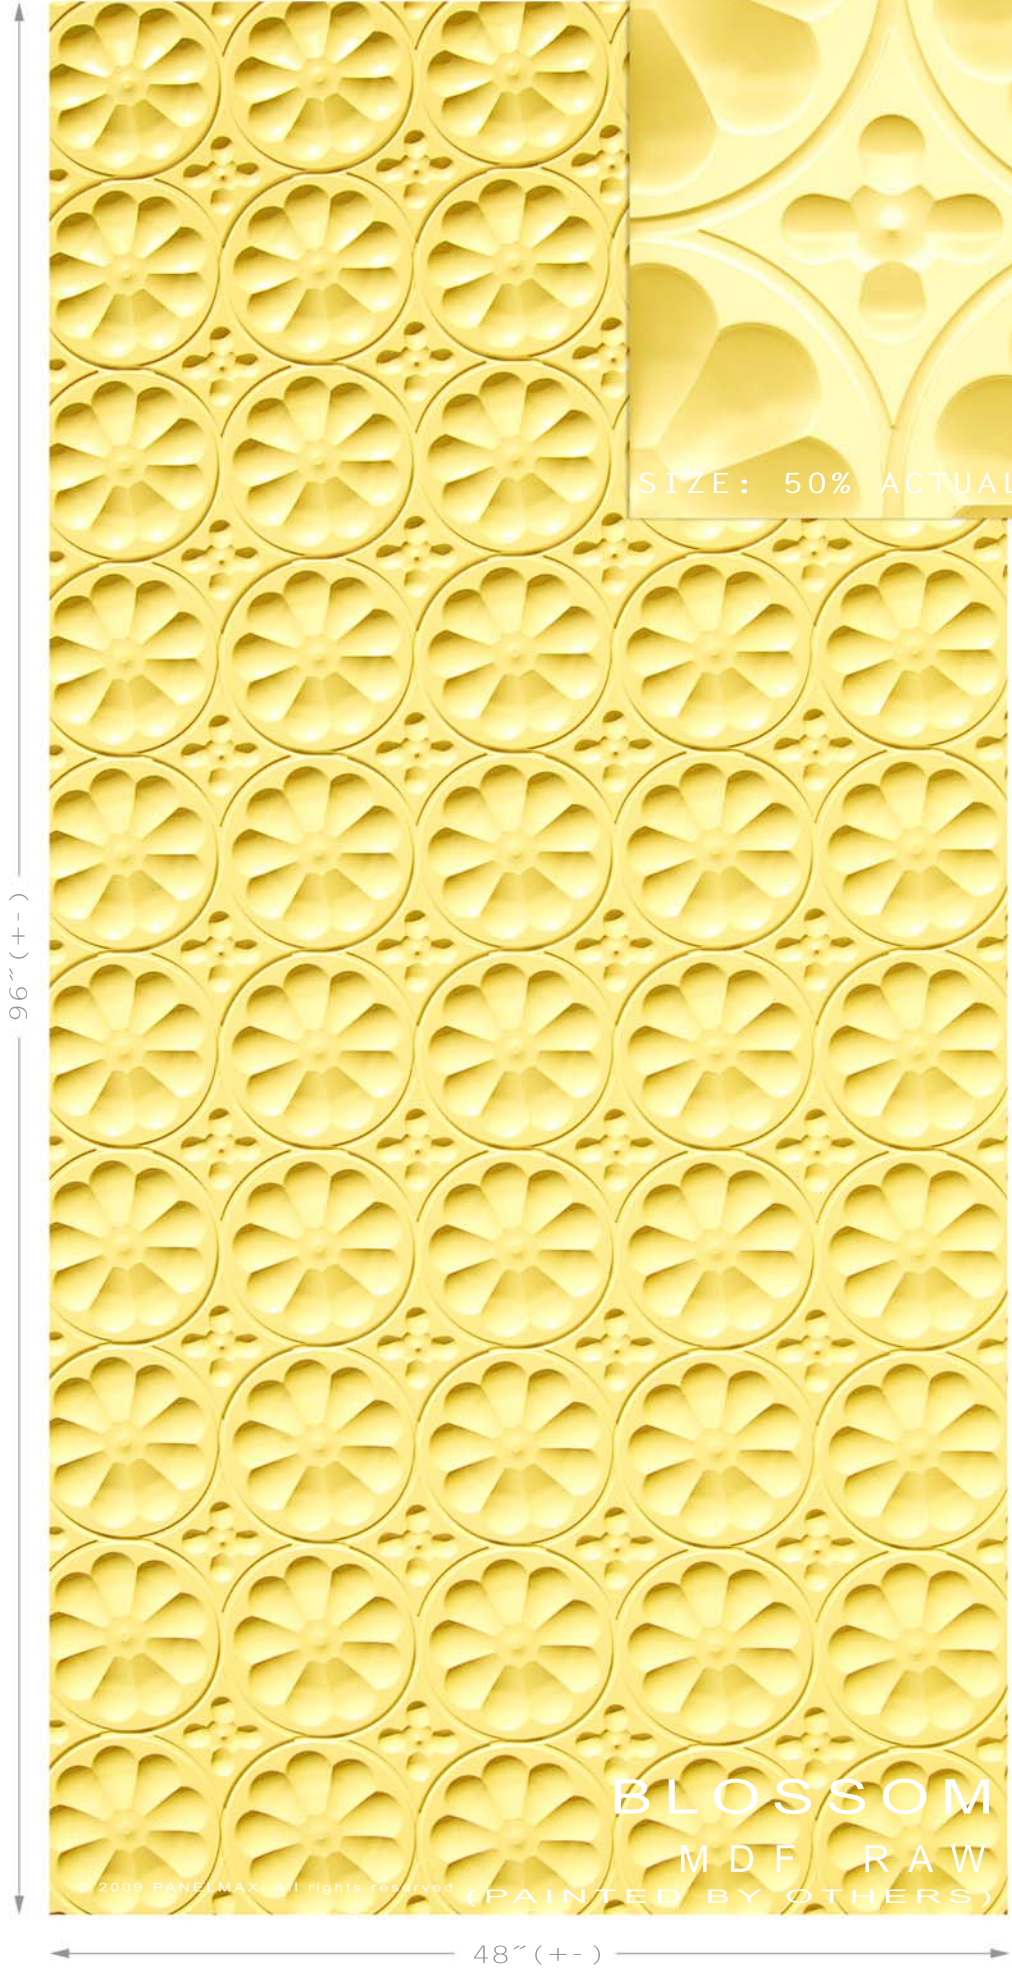

panelmax

... providing "added value" with sculptured panels.

SIZE: 50% ACTUAL(+/-)

BLOSSOM
MDF RAW
(PAINTED BY OTHERS)

© 2009 PANELMAX. All rights reserved.

REQUIRES A PANEL LAYOUT DRAWING PRIOR TO ORDERING.
SAMPLES ONLY AVAILABLE IN 3-D LAMINATE CRYSTAL WHITE 14"X18".