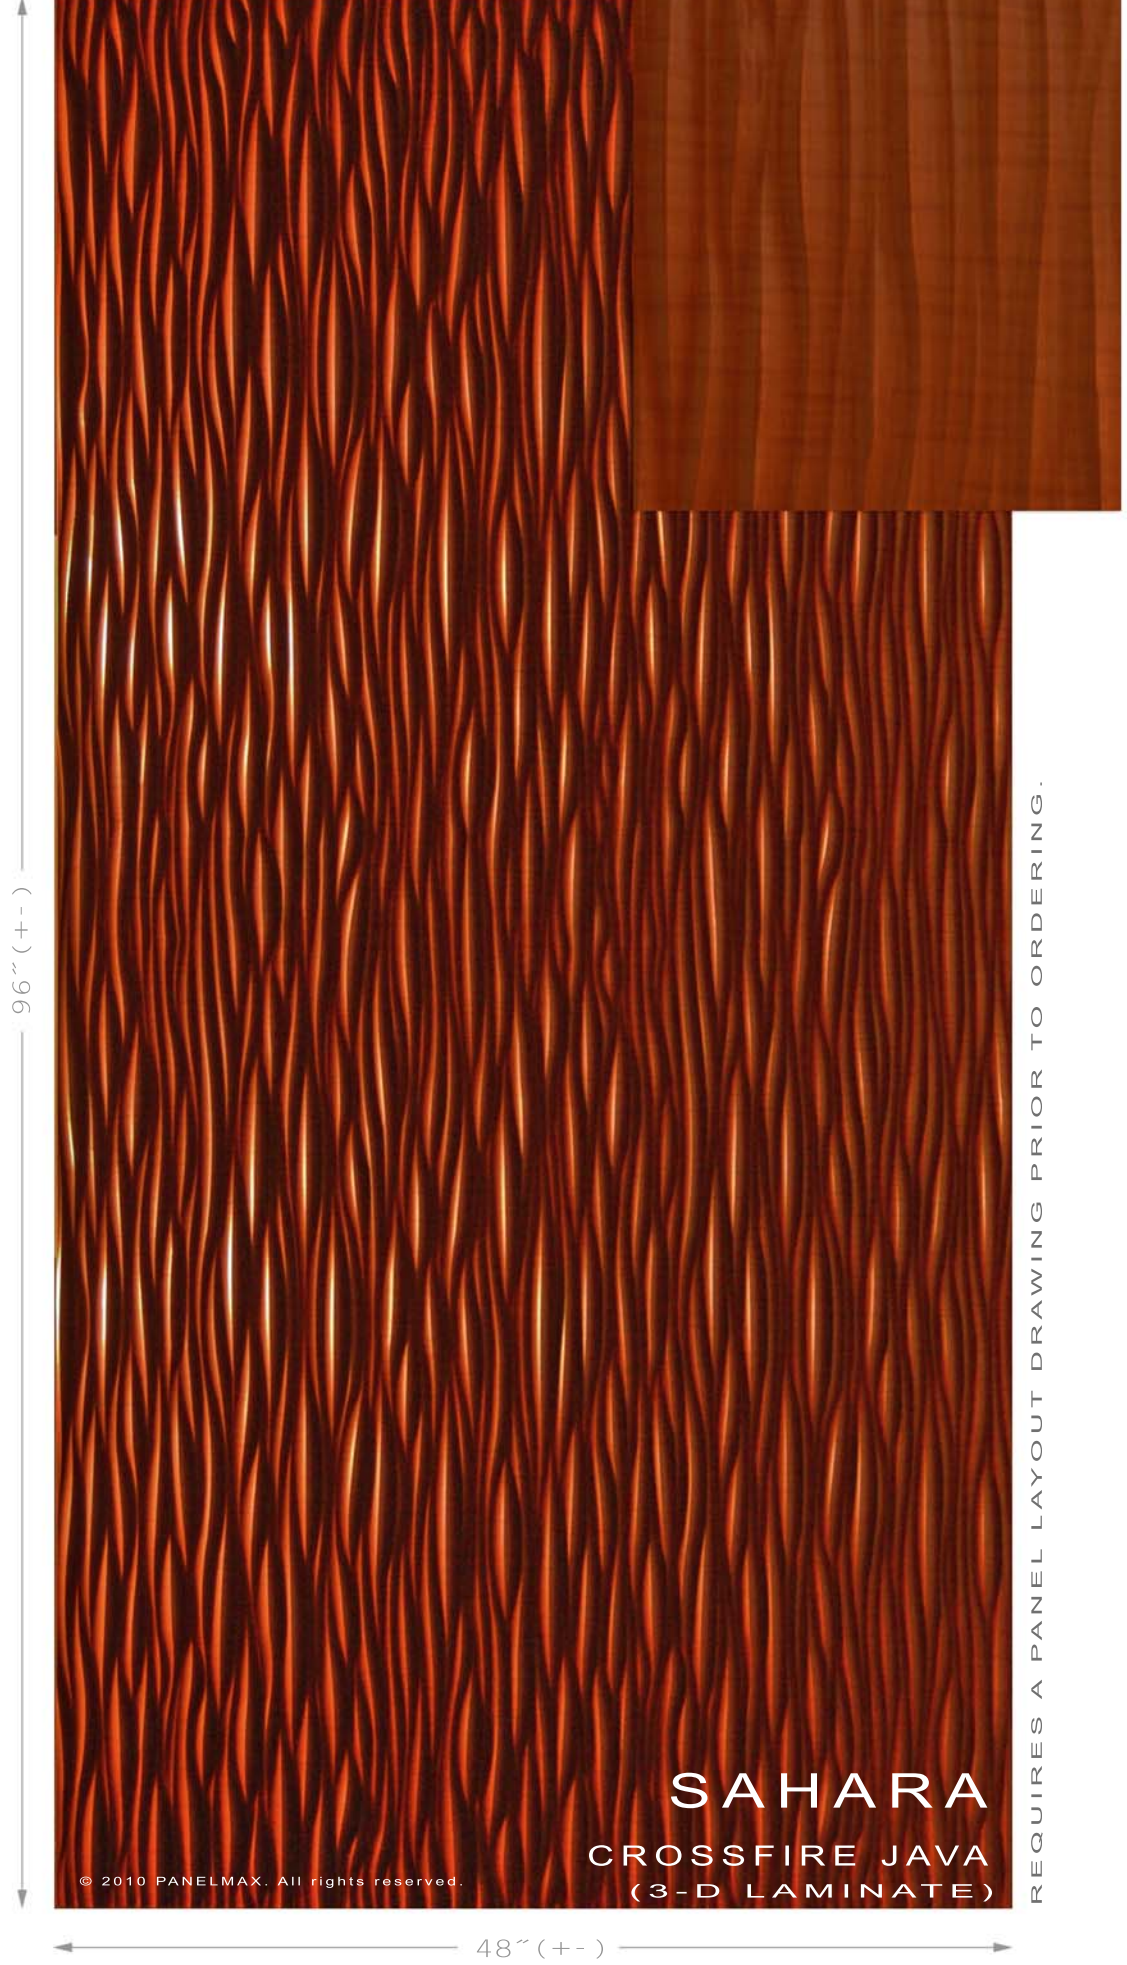

panelmax[®]

... providing "added value" with sculptured panels.

96" (+/-)

48" (+/-)

© 2010 PANELMAX. All rights reserved.

SAHARA
CROSSFIRE JAVA
(3-D LAMINATE)

REQUIRES A PANEL LAYOUT DRAWING PRIOR TO ORDERING.